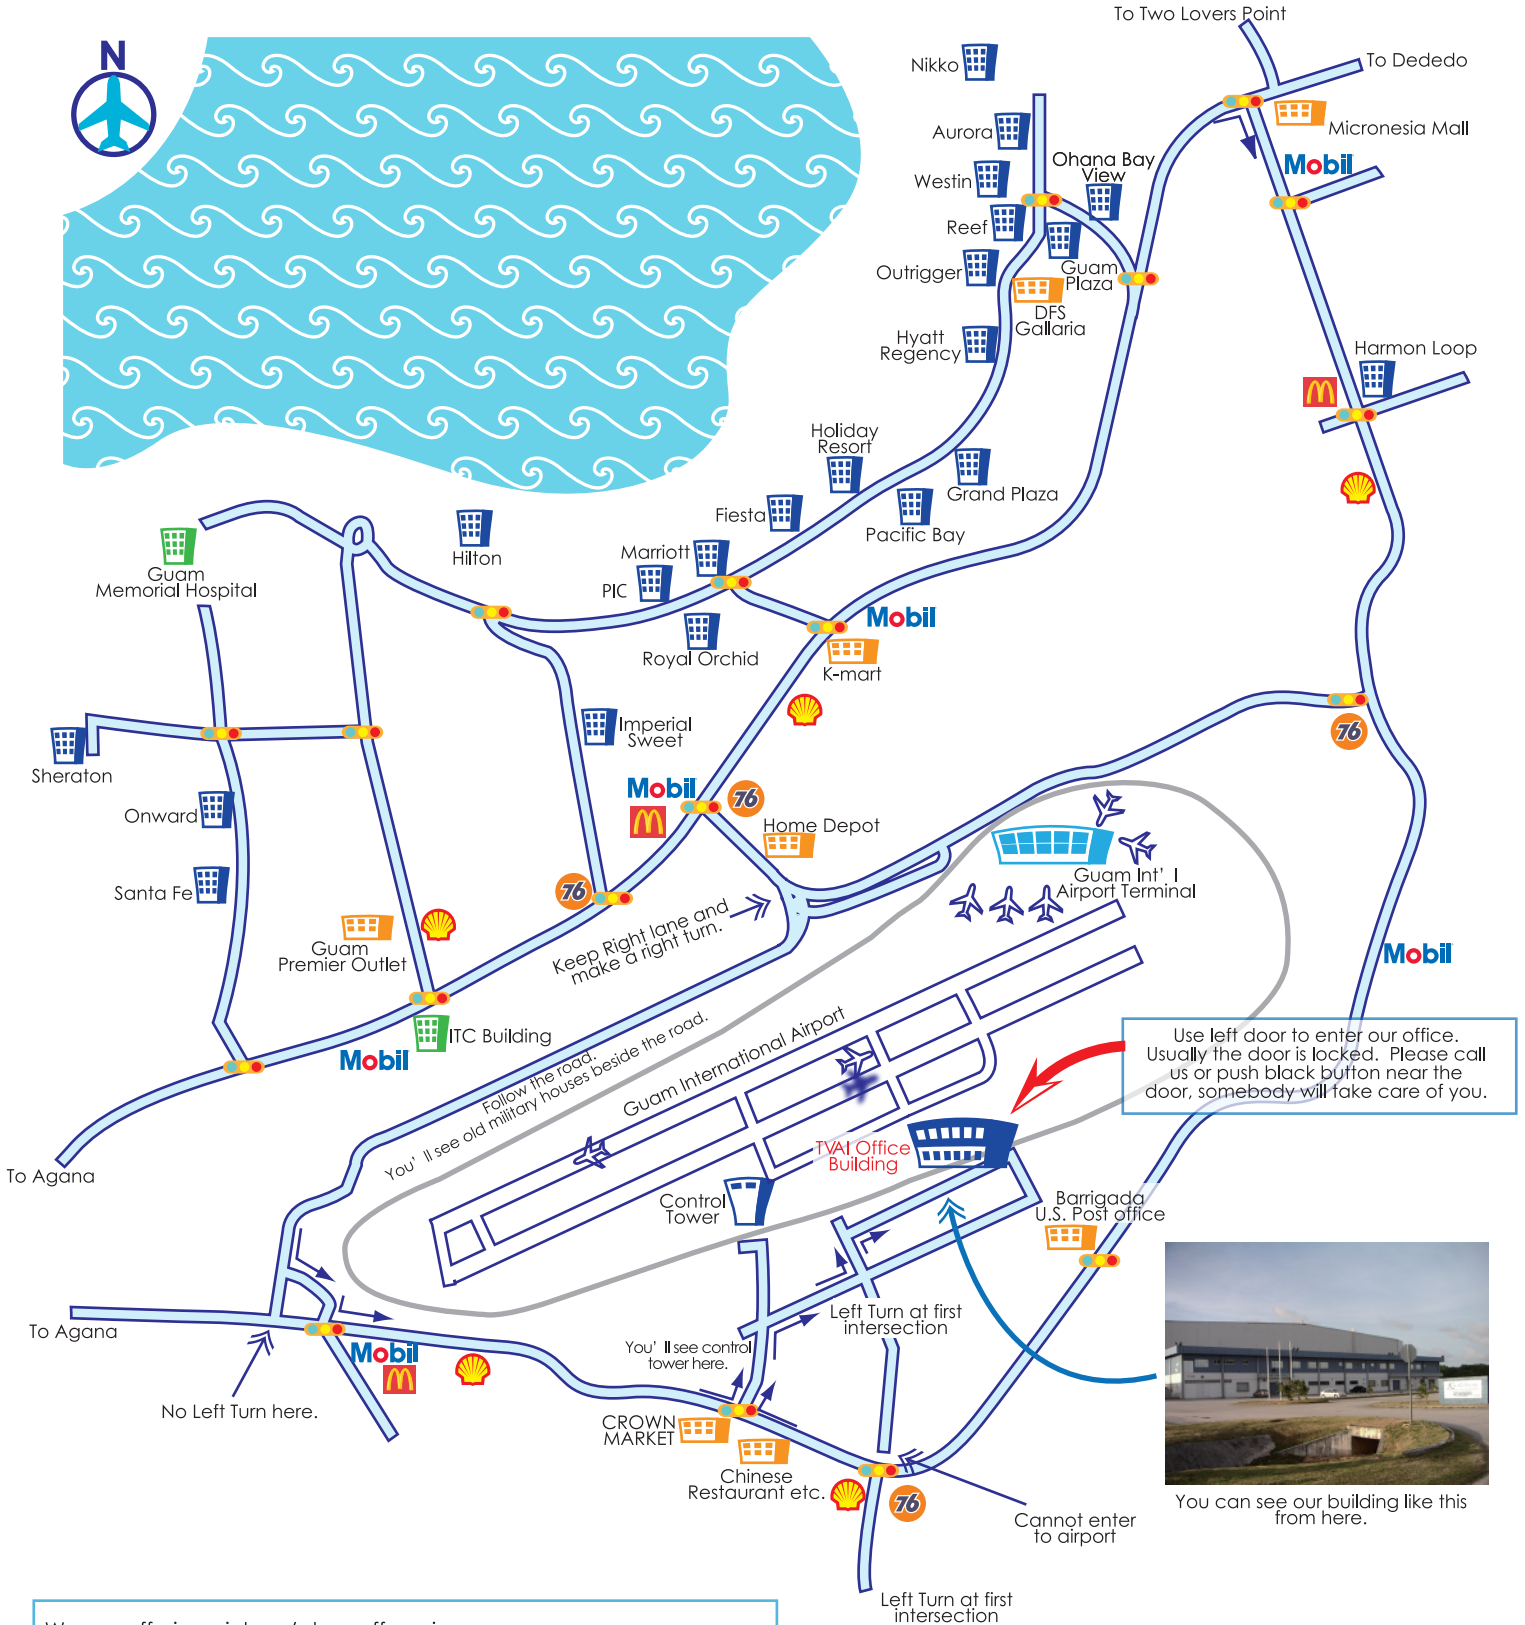

Map to TrendVectorAviation Guam Office

We are offering pickup / drop off service.
 If you use your own car, it takes 15minutes (20minutes when crowded) from major hotel.
 Please come to our office as far in advance as possible.
 If you get lost, feel free to call us for assistance.
 Tel : (671)473-4100

Memo

Date	Time	Flight Course